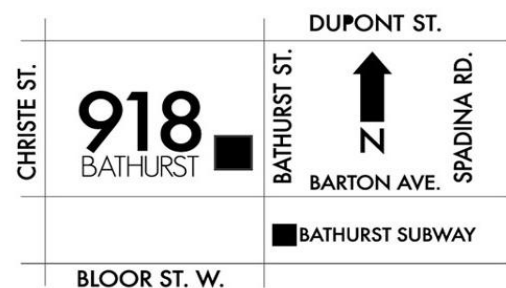

- first set of lights north of Bloor
- one block from Bathurst subway

2013 Toronto Closed

Name: _____ Rating: _____ CFC

Phone: _____ Email: _____ FIDE

Entry Fee: $90 (enclosed) payable to Annex Chess Club - or register online at www.annexchessclub.com

info@annexchessclub.com

contact Annex Chess Club at 647-727-3776